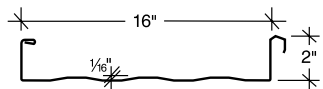

SuperLok®
Field Seamed System