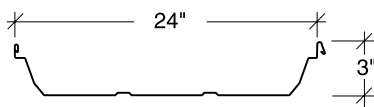

Ultra-Dek®
Snap-Together System