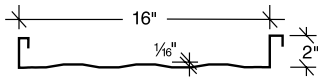

BattenLok® HS
Field Seamed System