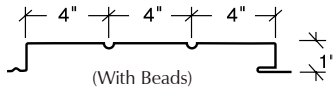

Architectural Panel Profiles

Artisan® Series